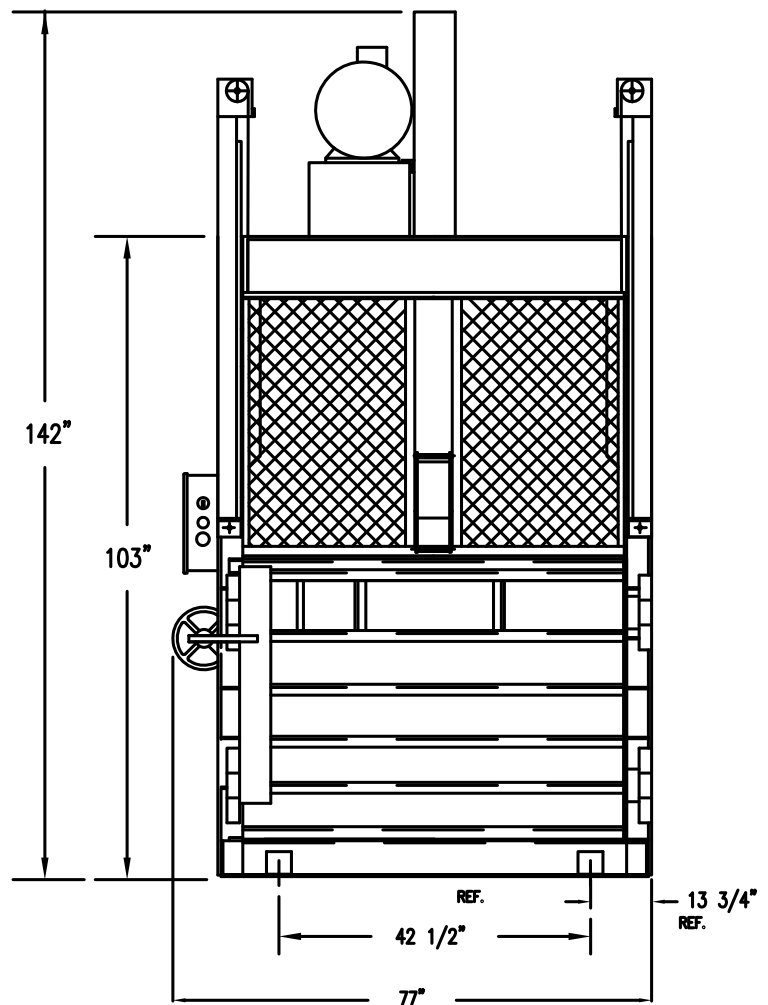

PHILADELPHIA TRAMRAIL COMPANY

NOT TO SCALE
 ALL DIMENSIONS FOR
 REFERENCE ONLY. ACTUAL
 MEASUREMENTS MAY VARY SLIGHTLY.

STANDARD COLOR: BALER GREEN 13-793

SIDE VIEW

FRONT VIEW

7/3/95