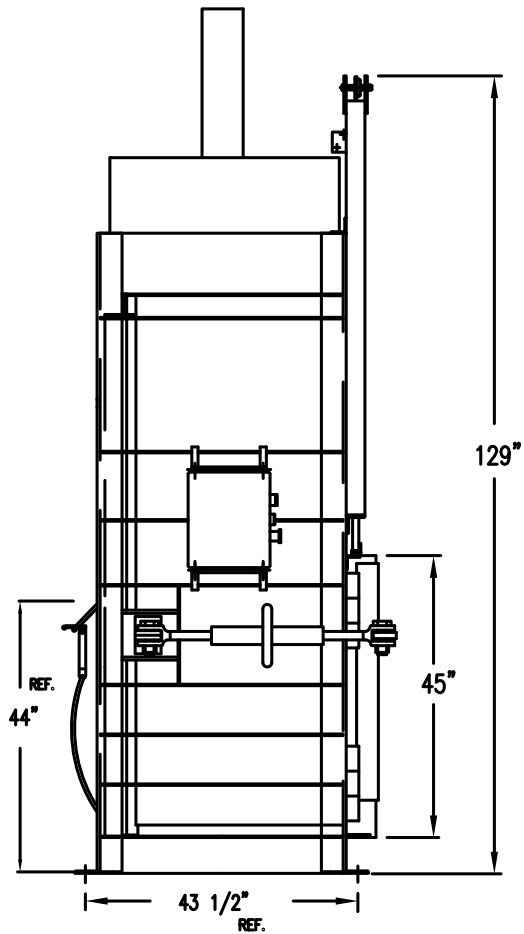

PHILADELPHIA TRAMRAIL COMPANY

NOT TO SCALE
 ALL DIMENSIONS FOR
 REFERENCE ONLY. ACTUAL
 MEASUREMENTS MAY VARY SLIGHTLY.

STANDARD COLOR: BALER GREEN 13-793

SIDE VIEW

FRONT VIEW

7/3/95