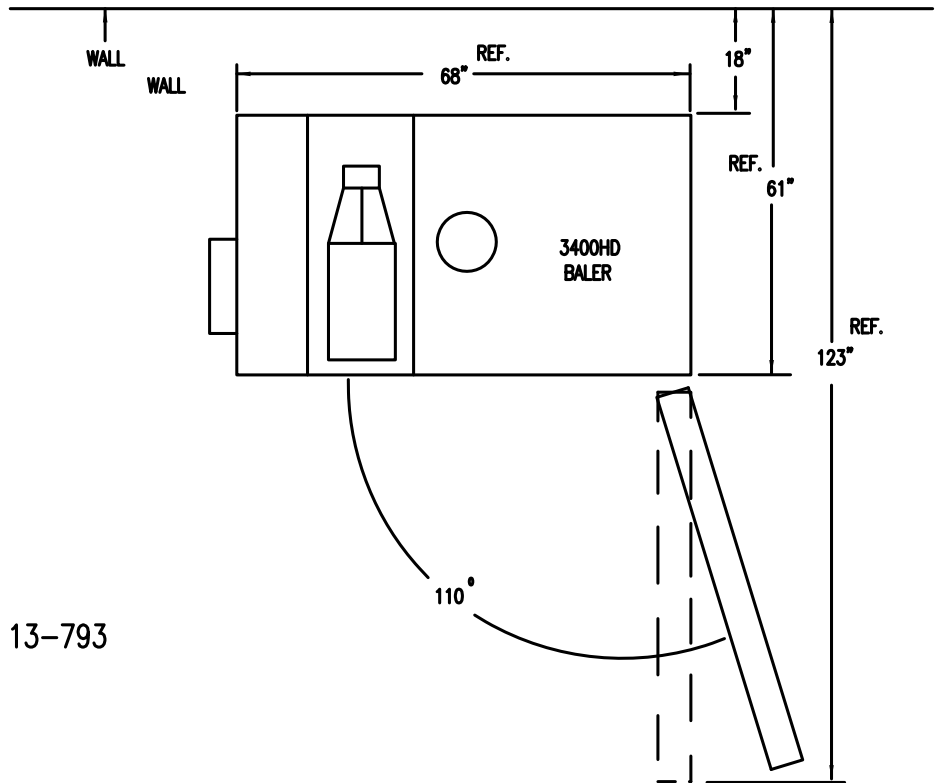

PHILADELPHIA TRAMRAIL COMPANY

NOT TO SCALE
 ALL DIMENSIONS FOR
 REFERENCE ONLY. ACTUAL
 MEASUREMENTS MAY VARY SLIGHTLY.

STANDARD COLOR: BALER GREEN 13-793

SIDE VIEW

FRONT VIEW

7/3/95